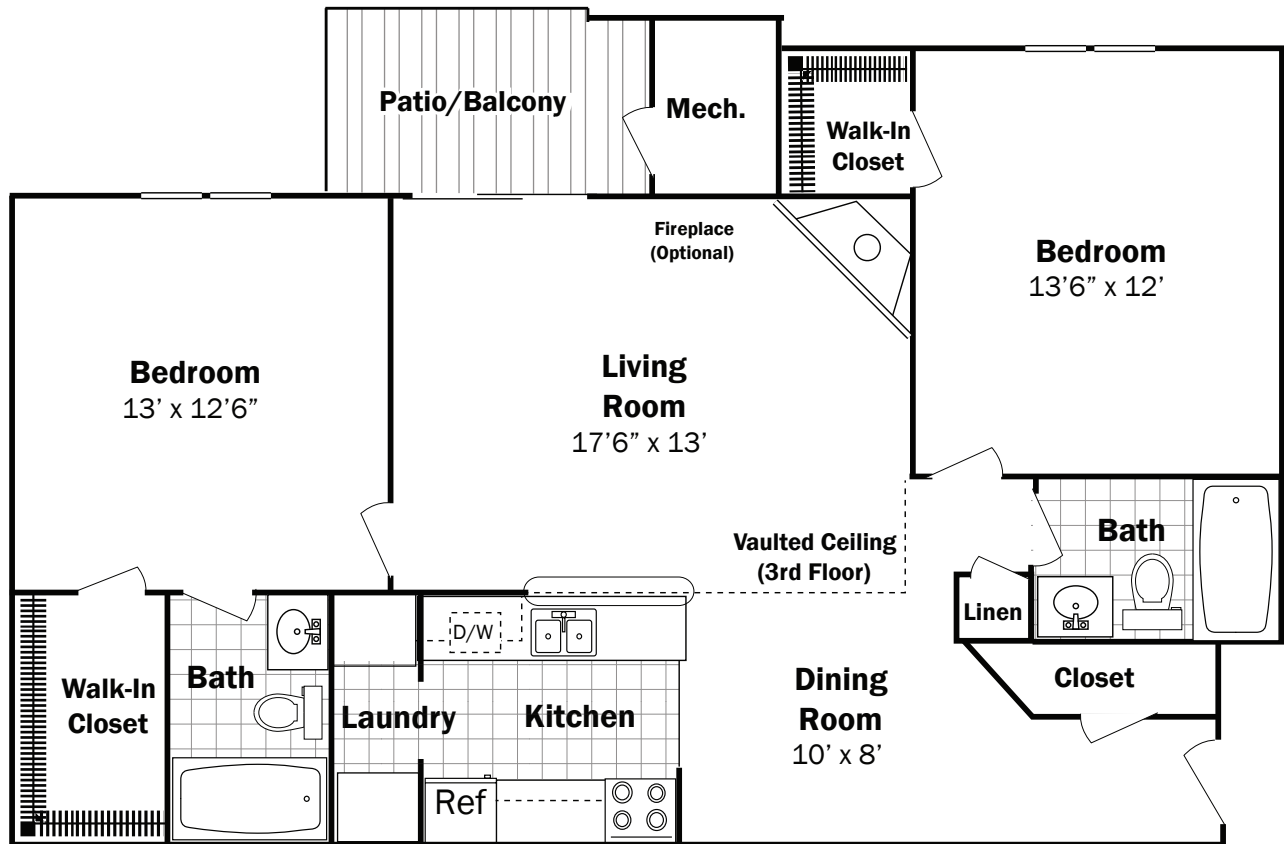

Belvadere - Style B3

Two Bedroom, Two Bath
1,052 Sq. Ft.

WINDSOR ESTATE
APARTMENT HOMES

Windsor Estate Apartments

232 Butterfield Drive, Bloomingdale, IL 60108

Phone: 630.924.8080

Email: Info@WindsorEstateApartments.com

All dimensions and specifications are approximate and subject to change without notice.